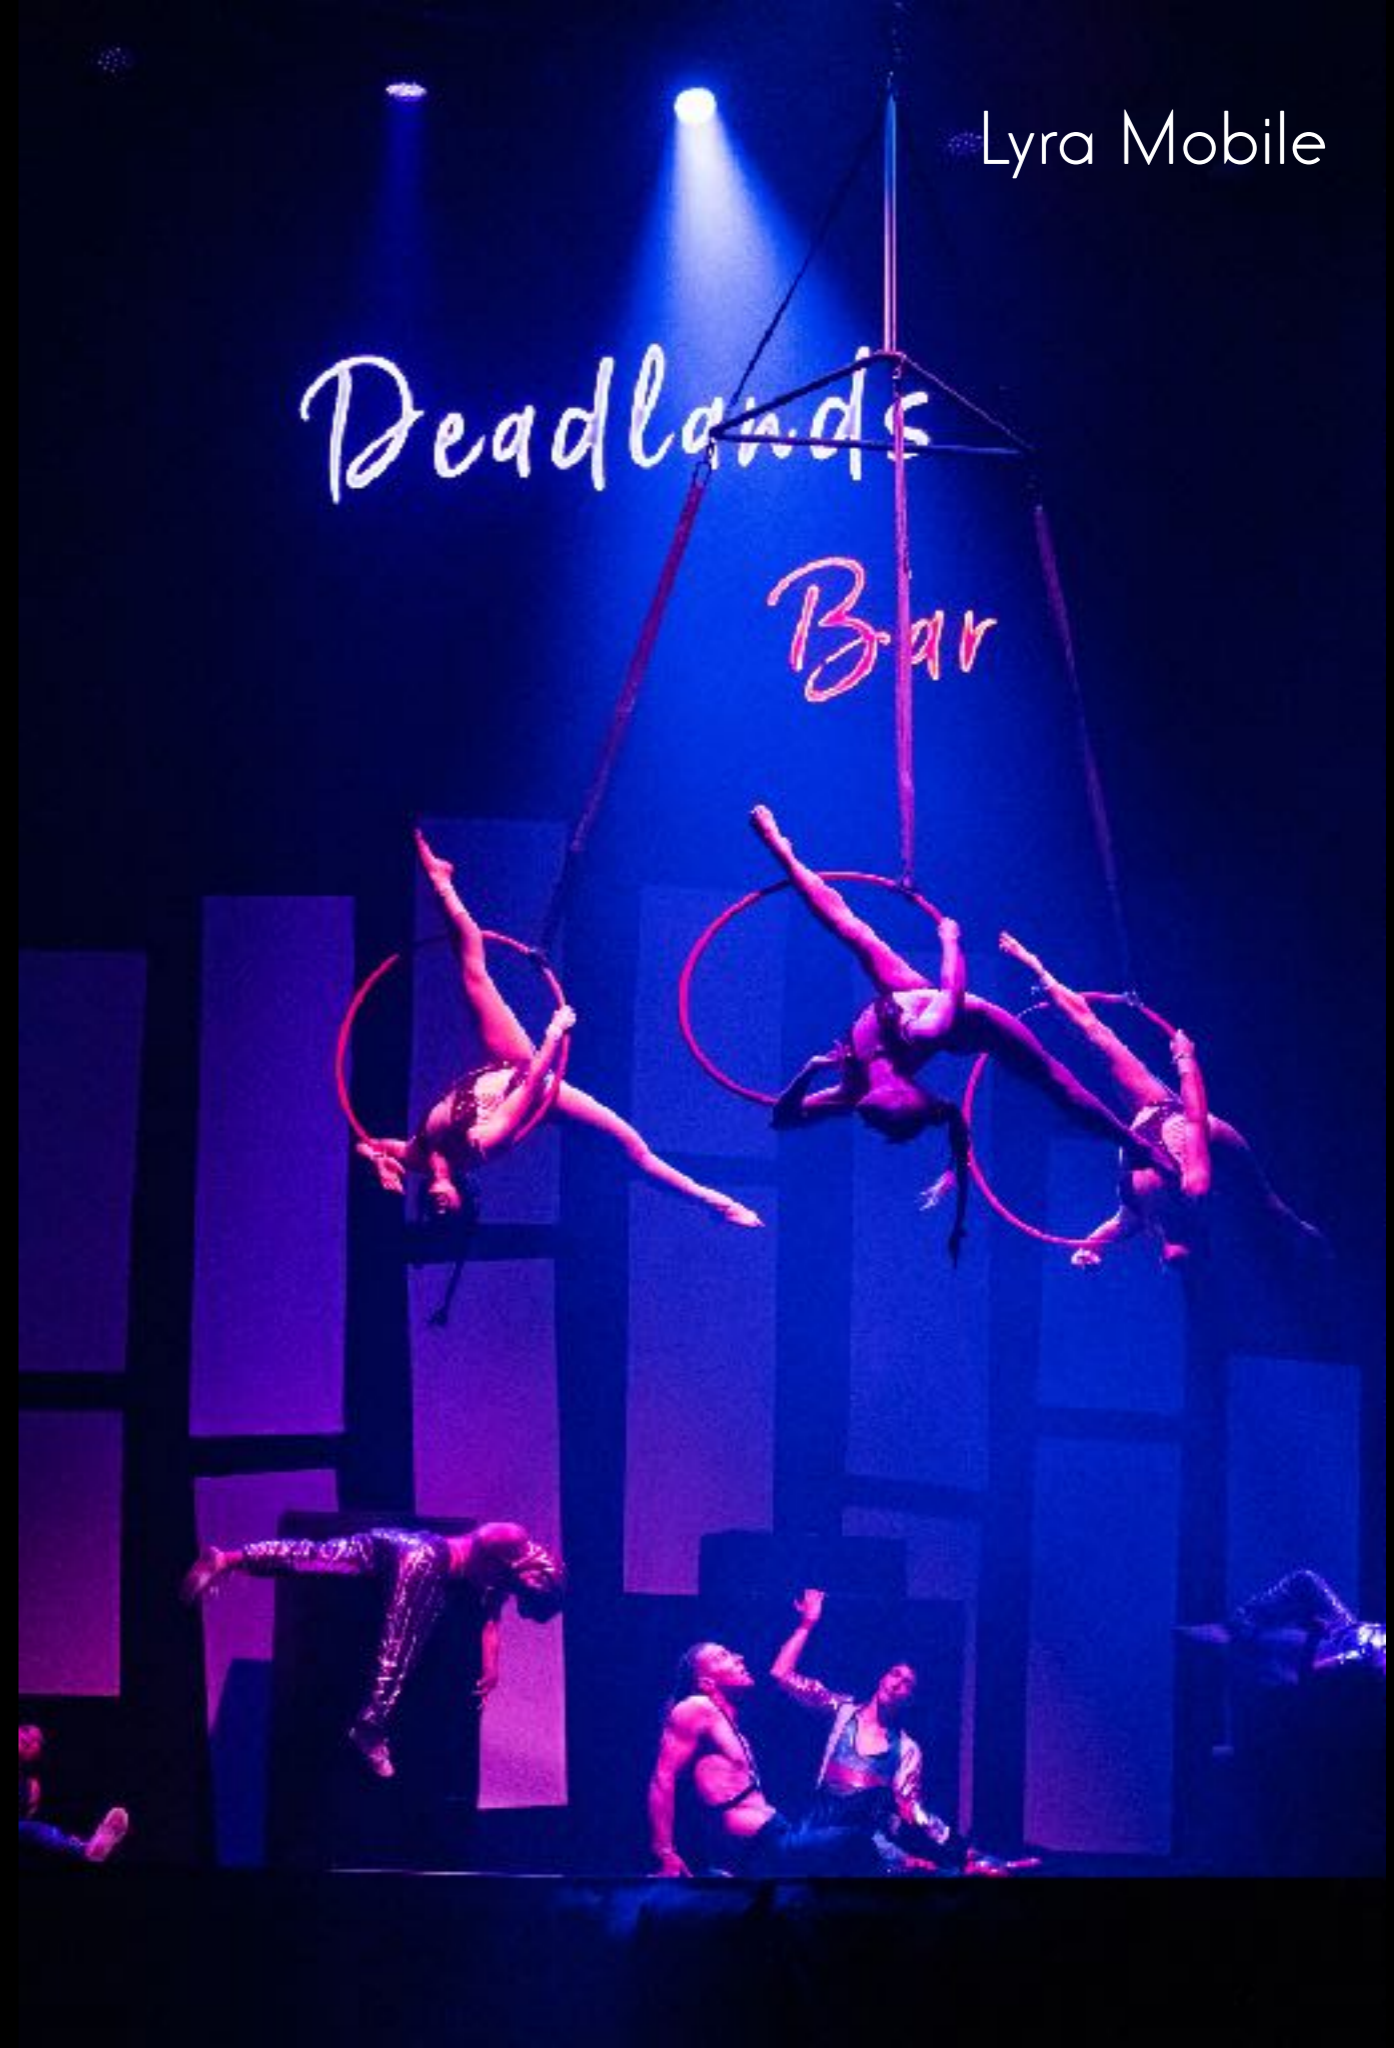

# Aerial Cube

Duo Straps

Aerial Pole

Aerial Umbrella

A photograph of a female aerialist performing on silks. She is suspended in the air, holding onto two vertical ropes with both hands and feet. Her body is arched, and she is wearing a light-colored, form-fitting outfit. The background is dark, and the lighting is focused on her.

Aerial Fabric (Silks)

A photograph of a female aerialist performing on a Lyra. She is suspended in the air, holding onto a horizontal hoop with both hands. Her body is arched, and she is wearing a light-colored, form-fitting outfit. Her long hair is flowing down. The background is dark, and the lighting is focused on her.

# Solo Straps

Corde Lisse (Aerial Rope)

Aerial Chair

Lyra Mobile

Aerial Ladder

Cloudswing