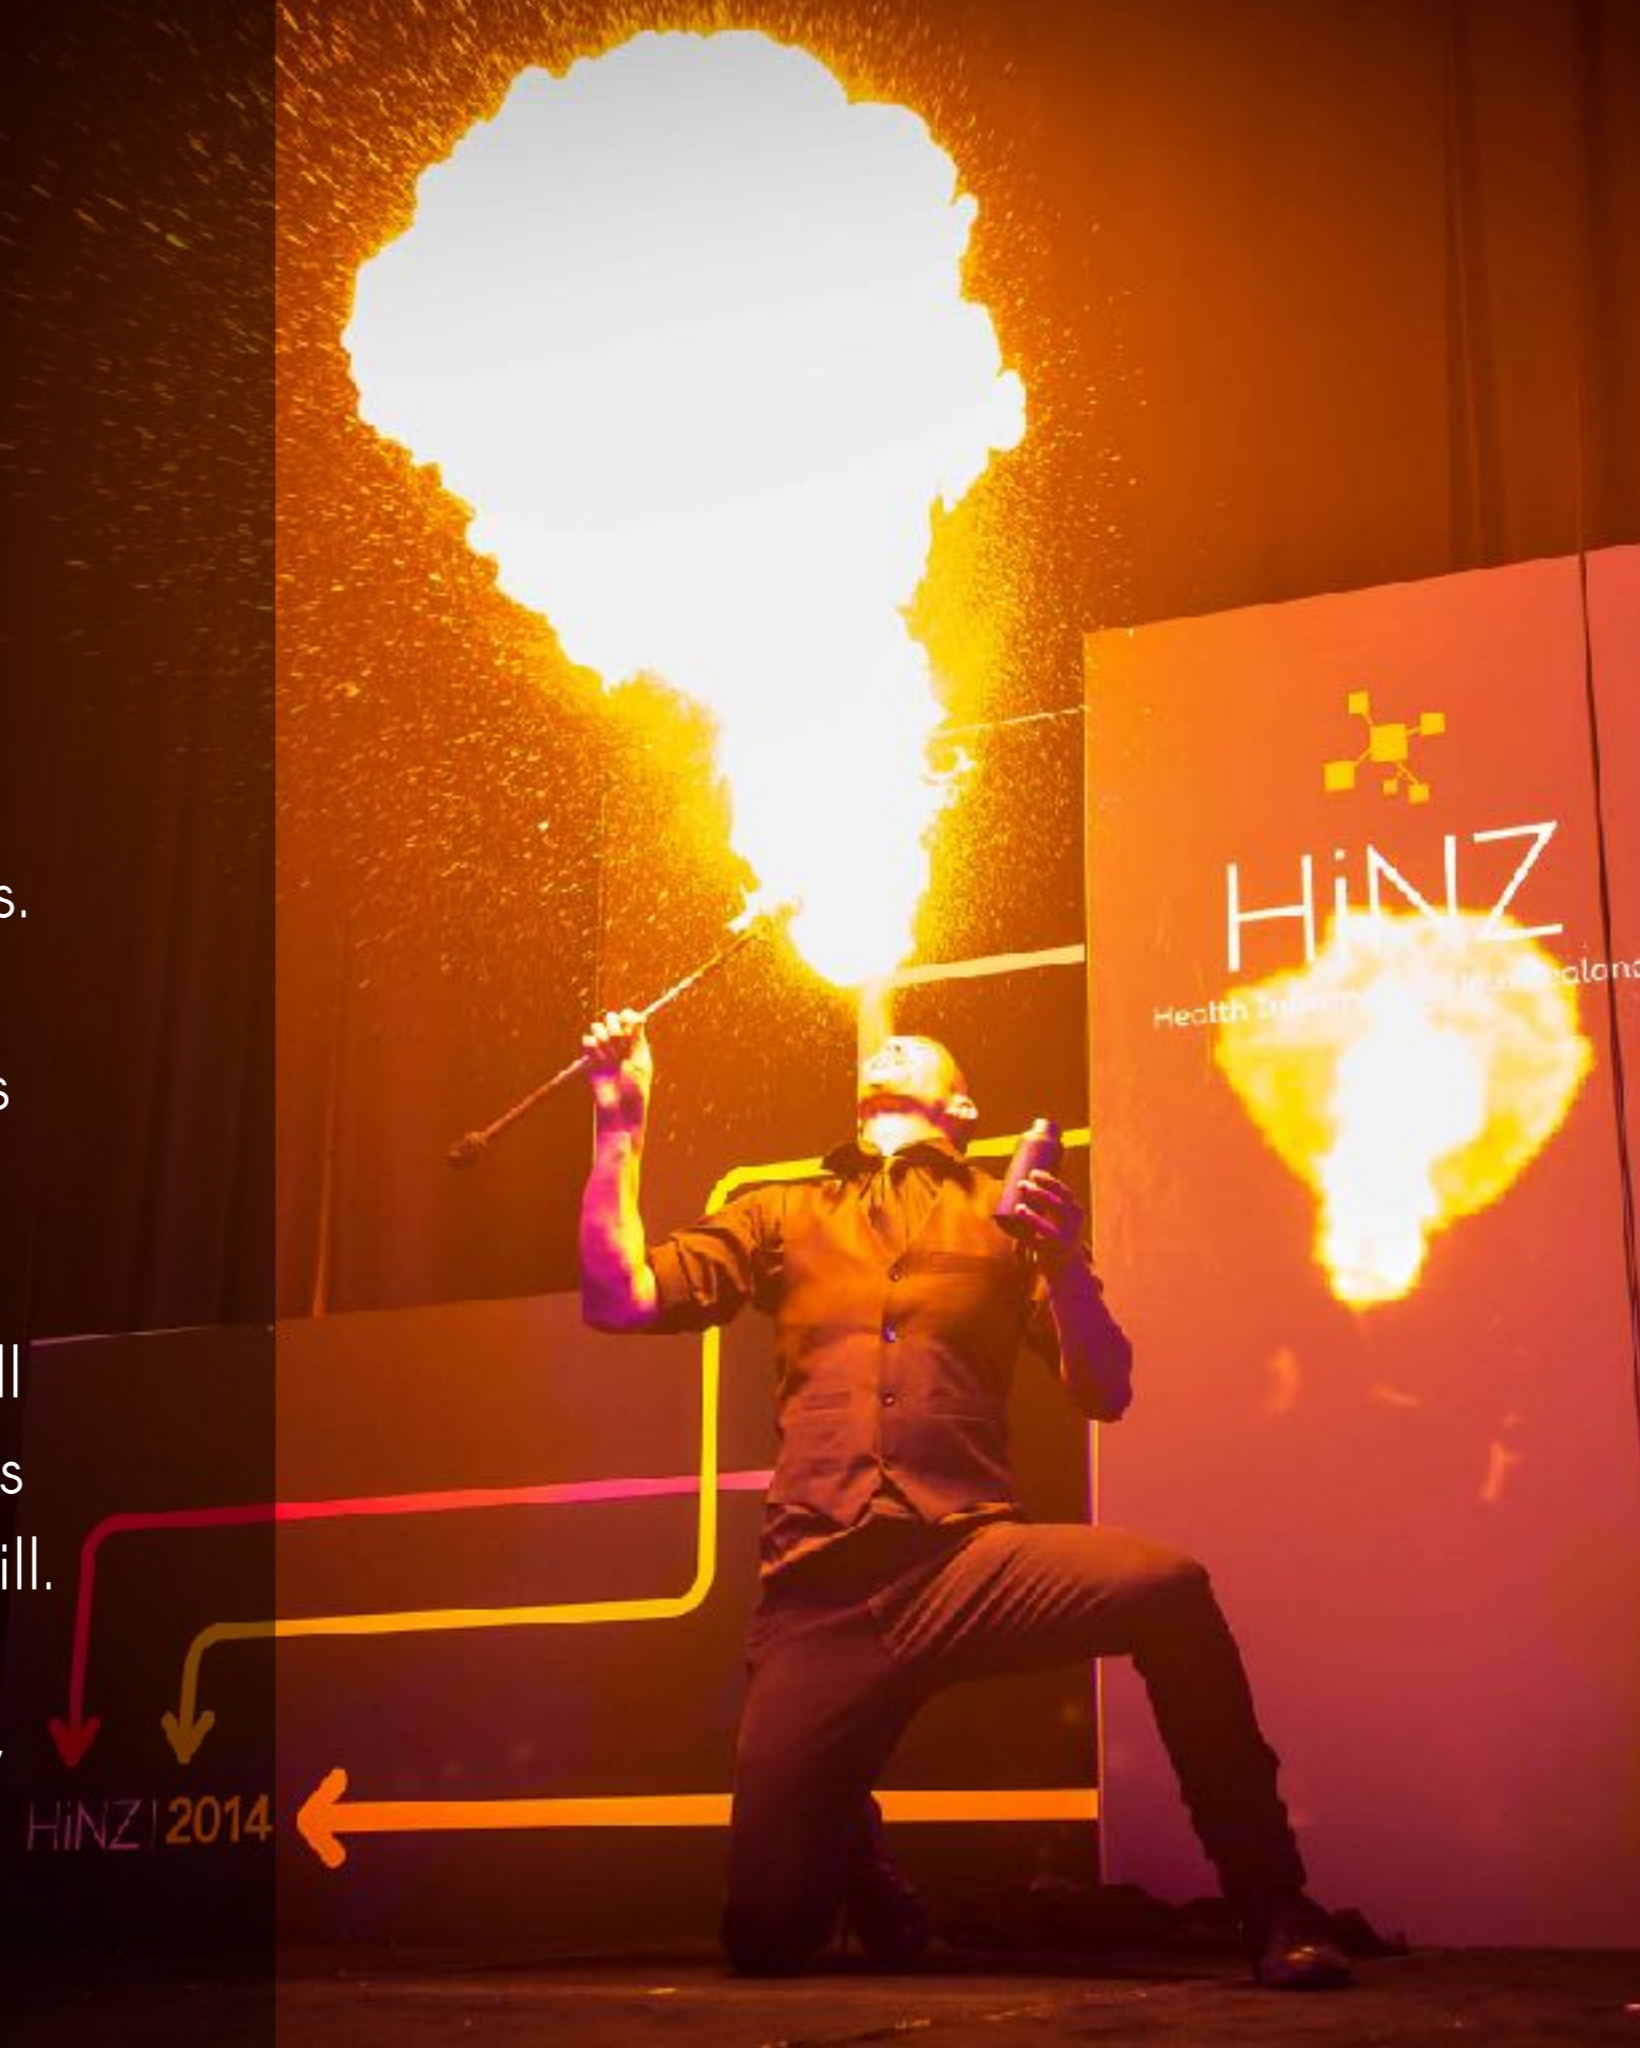

FIRE PERFORMANCE

Fire Fans
Fire Staff
Fire Poi
Fire Wands
Contact Fire

Feature Fire Acts are 2 - 4 minutes.

Roving, Ambient or Installation sits between 10 and 20 minutes.

Fire Breathing is an additional skill and there are only few performers across Aotearoa who have this skill.

Fire requires an additional safety officer per performer onsite.